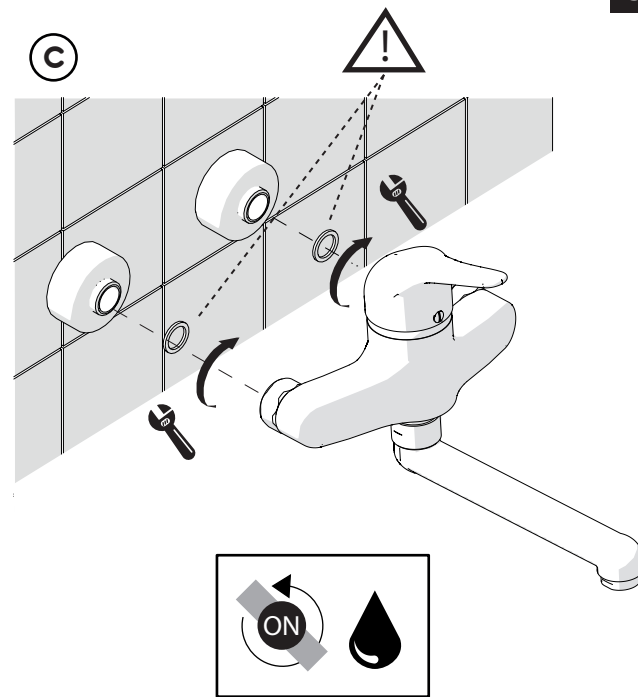

3

A2

5

C

-50%

"Dinamic" flow rate restrictor "50%"

6

Extract the limiter and put it in correct position to limit temperature