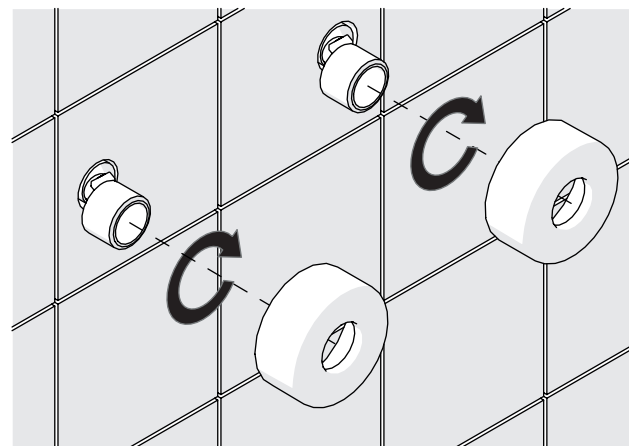

PUT GREASE

2

B