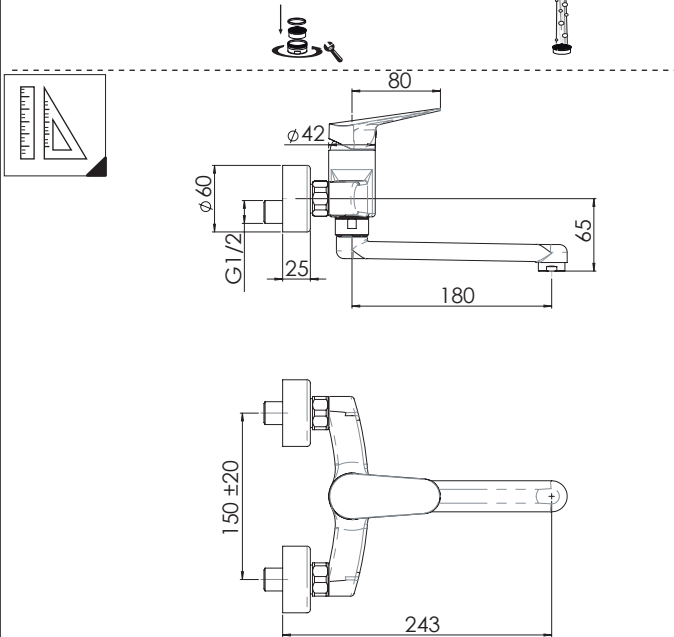

-50%

"Dinamic" flow rate restrictor "50%"

6

Extract the limiter and put it in correct position to limit temperature

8

7

9

VIGOUR

Pure Lebenskraft im Bad

ONSWB

BEFORE STARTING

CLEANING

IISTR00115#C10726

REV0.06/2016