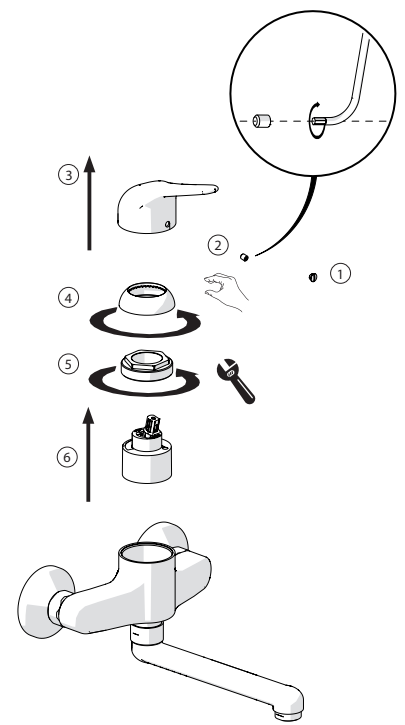

-50%

"Dinamic" flow rate restrictor "50%"

6

Extract the limiter and put it in correct position to limit temperature

8

7

9

VIGOUR

Pure Lebenskraft im Bad

ONSWB

BEFORE STARTING

CLEANING

IISTR00115#C10726

REV0.06/2016