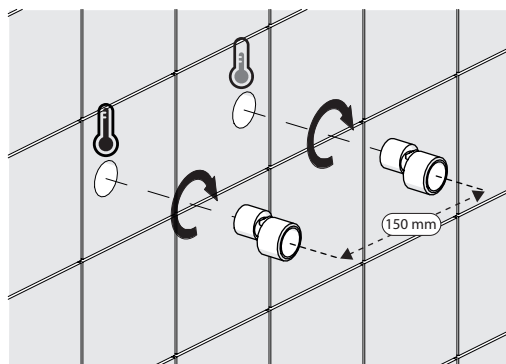

3

A2

5

C

-50%

"Dinamic" flow rate restrictor "50%"

6

Extract the limiter and put it in correct position to limit temperature