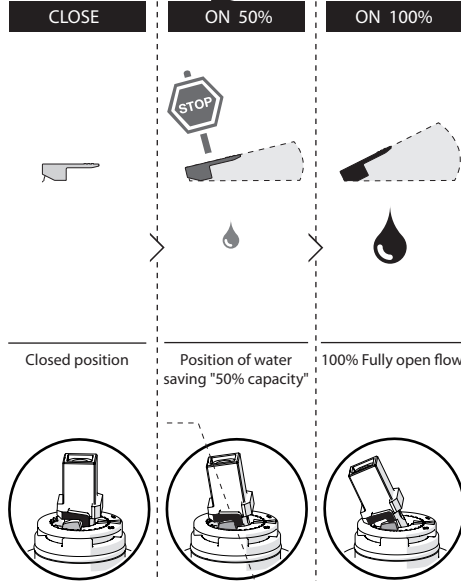

3

A2

5

C

-50%

"Dinamic" flow rate restrictor "50%"

6

Extract the limiter and put it in correct position to limit temperature