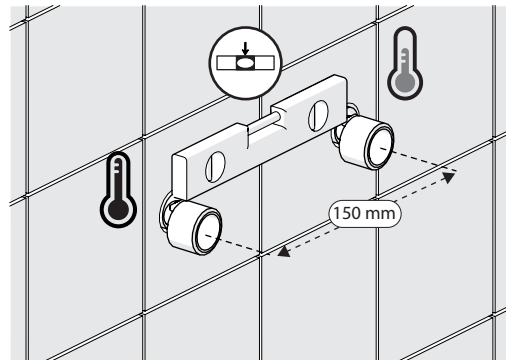

3

A2

5

C

-50%

"Dinamic" flow rate restrictor "50%"

6

Extract the limiter and put it in correct position to limit temperature