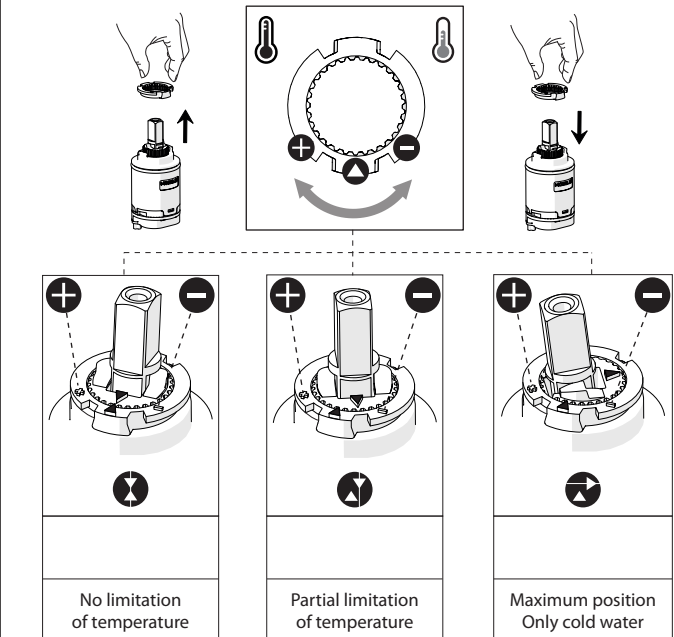

Extract the limiter and put it in correct position to limit temperature

8

7