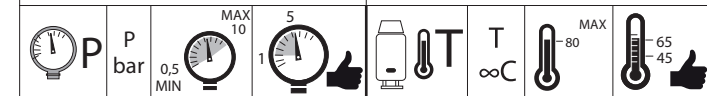

BEFORE STARTING