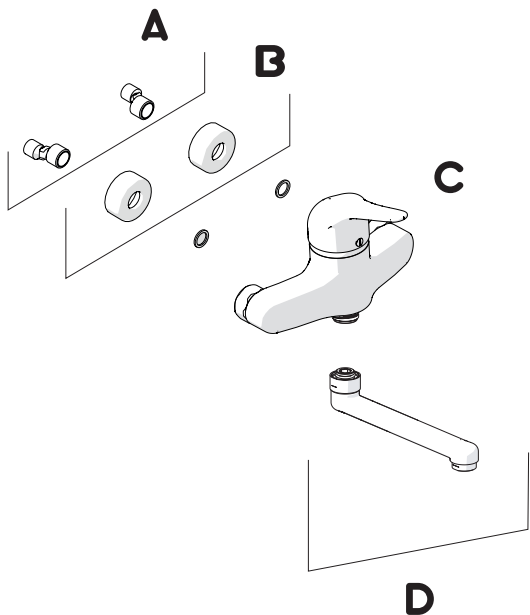

Not included / Non incluso / Non Inclus / Nie zawarty / No incluido / Nao incluido

1